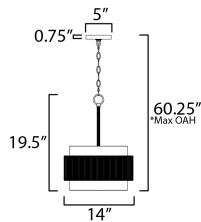

**MEASUREMENTS**

DIMENSION : 14" L x 14" W x 19.5" H  
 MAX OAH : 60.25" OAH  
 CANOPY : 5" W x 0.75" H x 5" L  
 HANGING WEIGHT : 5.9 lb

**LAMPING**

INPUT VOLTAGE : 120V  
 BULB : 1 x 60W Incandescent E26 Medium , 60W Total  
 BULB INCLUDED : (Not Included)  
 DIMMABLE : Y