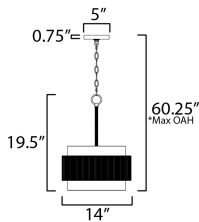

MEASUREMENTS

DIMENSION : 14" L x 14" W x 19.5" H
 MAX OAH : 60.25" OAH
 CANOPY : 5" W x 0.75" H x 5" L
 HANGING WEIGHT : 5.9 lb

LAMPING

INPUT VOLTAGE : 120V
 BULB : 1 x 60W Incandescent E26 Medium , 60W Total
 BULB INCLUDED : (Not Included)
 DIMMABLE : Y