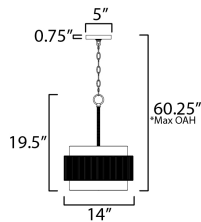

MEASUREMENTS

DIMENSION : 14" L x 14" W x 19.5" H
 MAX OAH : 60.25" OAH
 CANOPY : 5" W x 0.75" H x 5" L
 HANGING WEIGHT : 5.9 lb

LAMPING

INPUT VOLTAGE : 120V
 BULB : 1 x 60W Incandescent E26 Medium , 60W Total
 BULB INCLUDED : (Not Included)
 DIMMABLE : Y