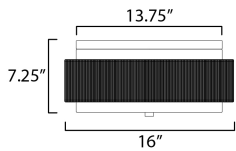

MEASUREMENTS

DIMENSION : 16" L x 16" W x 7.25" H
 CANOPY : 13.75" W x 0.75" H x 13.75" L
 HANGING WEIGHT : 7 lb

LAMPING

INPUT VOLTAGE : 120V
 BULB : 2 x 60W Incandescent E26 Medium , 120W Total
 BULB INCLUDED : (Not Included)
 DIMMABLE : Y