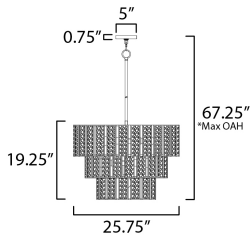

*max overall height

MEASUREMENTS

- DIMENSION : 25.75" L x 25.75" W x 19.25" H
- MAX OAH : 67.25" OAH
- CANOPY : 5" W x 0.75" H x 5" L
- HANGING WEIGHT : 19.1 lb

LAMPING

- INPUT VOLTAGE : 120V
- BULB : 7 x 60W Incandescent E26 Medium , 420W Total
- BULB INCLUDED : (Not Included)
- DIMMABLE : Y