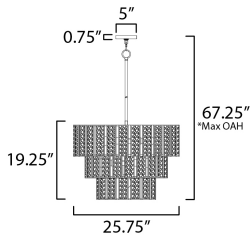

\*max overall height

**MEASUREMENTS**

- DIMENSION : 25.75" L x 25.75" W x 19.25" H
- MAX OAH : 67.25" OAH
- CANOPY : 5" W x 0.75" H x 5" L
- HANGING WEIGHT : 19.1 lb

**LAMPING**

- INPUT VOLTAGE : 120V
- BULB : 7 x 60W Incandescent E26 Medium , 420W Total
- BULB INCLUDED : (Not Included)
- DIMMABLE : Y