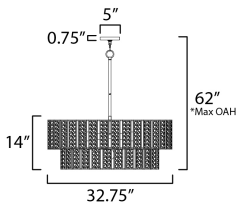

MEASUREMENTS

DIMENSION : 32.75" L x 32.75" W x 14" H
 MAX OAH : 62" OAH
 CANOPY : 5" W x 0.75" H x 5" L
 HANGING WEIGHT : 23.8 lb

LAMPING

INPUT VOLTAGE : 120V
 LUMENS : 1 Rated (1 Del.)
 BULB : 6 x 60W Incandescent E26 Medium , 360W Total
 BULB INCLUDED : (Not Included)
 DIMMABLE : Y