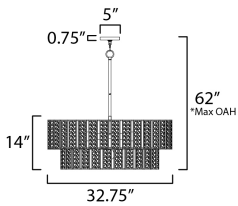

**MEASUREMENTS**

DIMENSION : 32.75" L x 32.75" W x 14" H  
 MAX OAH : 62" OAH  
 CANOPY : 5" W x 0.75" H x 5" L  
 HANGING WEIGHT : 23.8 lb

**LAMPING**

INPUT VOLTAGE : 120V  
 LUMENS : 1 Rated (1 Del.)  
 BULB : 6 x 60W Incandescent E26 Medium , 360W Total  
 BULB INCLUDED : (Not Included)  
 DIMMABLE : Y