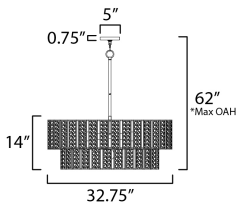

**MEASUREMENTS**

DIMENSION : 32.75" L x 32.75" W x 14" H  
 MAX OAH : 62" OAH  
 CANOPY : 5" W x 0.75" H x 5" L  
 HANGING WEIGHT : 23.8 lb

**LAMPING**

INPUT VOLTAGE : 120V  
 LUMENS : 1 Rated (1 Del.)  
 BULB : 6 x 60W Incandescent E26 Medium , 360W Total  
 BULB INCLUDED : (Not Included)  
 DIMMABLE : Y