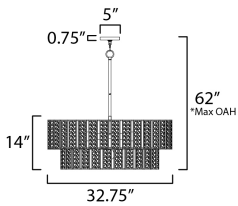

MEASUREMENTS

DIMENSION : 32.75" L x 32.75" W x 14" H
 MAX OAH : 62" OAH
 CANOPY : 5" W x 0.75" H x 5" L
 HANGING WEIGHT : 23.8 lb

LAMPING

INPUT VOLTAGE : 120V
 LUMENS : 1 Rated (1 Del.)
 BULB : 6 x 60W Incandescent E26 Medium , 360W Total
 BULB INCLUDED : (Not Included)
 DIMMABLE : Y