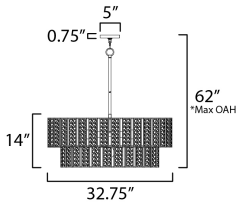

MEASUREMENTS

DIMENSION : 32.75" L x 32.75" W x 14" H
 MAX OAH : 62" OAH
 CANOPY : 5" W x 0.75" H x 5" L
 HANGING WEIGHT : 23.8 lb

LAMPING

INPUT VOLTAGE : 120V
 LUMENS : 1 Rated (1 Del.)
 BULB : 6 x 60W Incandescent E26 Medium , 360W Total
 BULB INCLUDED : (Not Included)
 DIMMABLE : Y