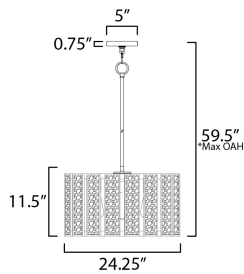

PRODUCT DESCRIPTION

Classic in form and evoking the sea, laminae of Capiz shell are framed in paneled drum shapes. The Natural Aged Brass finish refines the coastal elements and complements the warm glow from behind the translucent panels. Available in multiple configurations of pendants as well as tiered chandeliers as well as a tall ADA-compliant wall sconce, the collection offers a sophisticated approach to coastal design.

*max overall height

MEASUREMENTS

- DIMENSION : 24.25" L x 24.25" W x 11.5" H
- MAX OAH : 59.5" OAH
- CANOPY : 5" W x 0.75" H x 5" L
- HANGING WEIGHT : 6.13 lb

LAMPING

- INPUT VOLTAGE : 120V
- BULB : 4 x 60W Incandescent E26 Medium , 240W Total
- BULB INCLUDED : (Not Included)
- DIMMABLE : Y