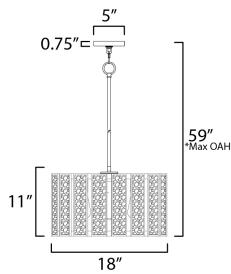

**MEASUREMENTS**

DIMENSION : 18" L x 18" W x 11" H  
 MAX OAH : 59" OAH  
 CANOPY : 5" W x 0.75" H x 5" L  
 HANGING WEIGHT : 4.4 lb

**LAMPING**

INPUT VOLTAGE : 120V  
 BULB : 3 x 60W Incandescent E26 Medium , 180W Total  
 BULB INCLUDED : (Not Included)  
 DIMMABLE : Y