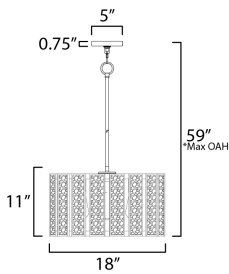

PRODUCT DESCRIPTION

Classic in form and evoking the sea, laminae of Capiz shell are framed in paneled drum shapes. The Natural Aged Brass finish refines the coastal elements and complements the warm glow from behind the translucent panels. Available in multiple configurations of pendants as well as tiered chandeliers as well as a tall ADA-compliant wall sconce, the collection offers a sophisticated approach to coastal design.

MEASUREMENTS

DIMENSION : 18" L x 18" W x 11" H
 MAX OAH : 59" OAH
 CANOPY : 5" W x 0.75" H x 5" L
 HANGING WEIGHT : 4.4 lb

LAMPING

INPUT VOLTAGE : 120V
 BULB : 3 x 60W Incandescent E26 Medium , 180W Total
 BULB INCLUDED : (Not Included)
 DIMMABLE : Y