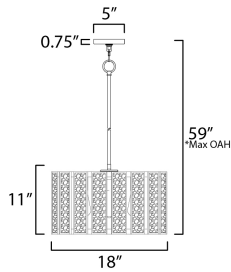

MEASUREMENTS

DIMENSION : 18" L x 18" W x 11" H
 MAX OAH : 59" OAH
 CANOPY : 5" W x 0.75" H x 5" L
 HANGING WEIGHT : 4.4 lb

LAMPING

INPUT VOLTAGE : 120V
 BULB : 3 x 60W Incandescent E26 Medium , 180W Total
 BULB INCLUDED : (Not Included)
 DIMMABLE : Y