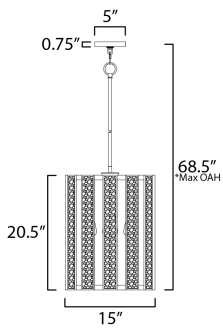

FINISHES OPTION

 Capiz / Natural Aged Brass (CZNAB)

MATERIAL

Steel, Seashell, Acrylic

RATINGS

cETLus
Dry Location

ADDITIONAL

OPERATING TEMPERATURE:
-20°C (-4°F), 40°C (104°F)

MEASUREMENTS

DIMENSION : 15" L x 15" W x 20.5" H
 MAX OAH : 68.5" OAH
 CANOPY : 5" W x 0.75" H x 5" L
 HANGING WEIGHT : 4.58 lb

LAMPING

INPUT VOLTAGE : 120V
 BULB : 3 x 60W Incandescent E26 Medium , 180W Total
 BULB INCLUDED : (Not Included)
 DIMMABLE : Y