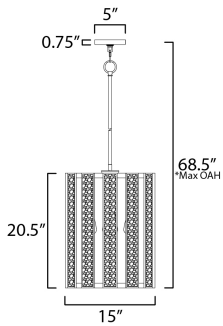

**PRODUCT DESCRIPTION**

Classic in form and evoking the sea, laminae of Capiz shell are framed in paneled drum shapes. The Natural Aged Brass finish refines the coastal elements and complements the warm glow from behind the translucent panels. Available in multiple configurations of pendants as well as tiered chandeliers as well as a tall ADA-compliant wall sconce, the collection offers a sophisticated approach to coastal design.

\*max overall height

**MEASUREMENTS**

- DIMENSION : 15" L x 15" W x 20.5" H
- MAX OAH : 68.5" OAH
- CANOPY : 5" W x 0.75" H x 5" L
- HANGING WEIGHT : 4.58 lb

**LAMPING**

- INPUT VOLTAGE : 120V
- BULB : 3 x 60W Incandescent E26 Medium , 180W Total
- BULB INCLUDED : (Not Included)
- DIMMABLE : Y