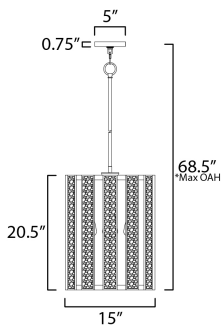

**PRODUCT DESCRIPTION**

Classic in form and evoking the sea, laminae of Capiz shell are framed in paneled drum shapes. The Natural Aged Brass finish refines the coastal elements and complements the warm glow from behind the translucent panels. Available in multiple configurations of pendants as well as tiered chandeliers as well as a tall ADA-compliant wall sconce, the collection offers a sophisticated approach to coastal design.

\*max overall height

**MEASUREMENTS**

- DIMENSION : 15" L x 15" W x 20.5" H
- MAX OAH : 68.5" OAH
- CANOPY : 5" W x 0.75" H x 5" L
- HANGING WEIGHT : 4.58 lb

**LAMPING**

- INPUT VOLTAGE : 120V
- BULB : 3 x 60W Incandescent E26 Medium , 180W Total
- BULB INCLUDED : (Not Included)
- DIMMABLE : Y