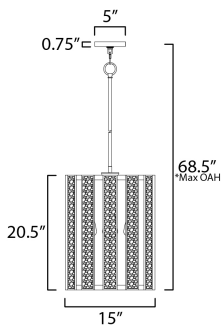

PRODUCT DESCRIPTION

Classic in form and evoking the sea, laminae of Capiz shell are framed in paneled drum shapes. The Natural Aged Brass finish refines the coastal elements and complements the warm glow from behind the translucent panels. Available in multiple configurations of pendants as well as tiered chandeliers as well as a tall ADA-compliant wall sconce, the collection offers a sophisticated approach to coastal design.

*max overall height

MEASUREMENTS

- DIMENSION : 15" L x 15" W x 20.5" H
- MAX OAH : 68.5" OAH
- CANOPY : 5" W x 0.75" H x 5" L
- HANGING WEIGHT : 4.58 lb

LAMPING

- INPUT VOLTAGE : 120V
- BULB : 3 x 60W Incandescent E26 Medium , 180W Total
- BULB INCLUDED : (Not Included)
- DIMMABLE : Y