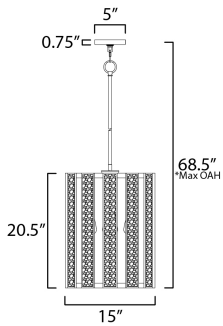

PRODUCT DESCRIPTION

Classic in form and evoking the sea, laminae of Capiz shell are framed in paneled drum shapes. The Natural Aged Brass finish refines the coastal elements and complements the warm glow from behind the translucent panels. Available in multiple configurations of pendants as well as tiered chandeliers as well as a tall ADA-compliant wall sconce, the collection offers a sophisticated approach to coastal design.

*max overall height

MEASUREMENTS

- DIMENSION : 15" L x 15" W x 20.5" H
- MAX OAH : 68.5" OAH
- CANOPY : 5" W x 0.75" H x 5" L
- HANGING WEIGHT : 4.58 lb

LAMPING

- INPUT VOLTAGE : 120V
- BULB : 3 x 60W Incandescent E26 Medium , 180W Total
- BULB INCLUDED : (Not Included)
- DIMMABLE : Y