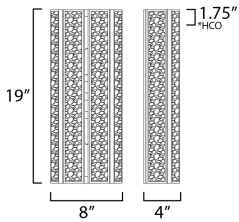

LAMPING

INPUT VOLTAGE : 120V
BULB : 2 x 40W Incandescent E12 Candelabra , 80W Total
BULB INCLUDED : (Not Included)
DIMMABLE : Y
LIGHTING_DIRECTION : Up & Down