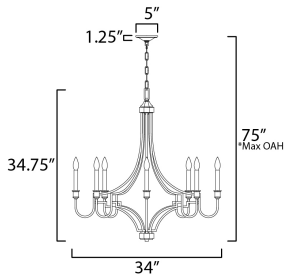

MEASUREMENTS

- DIMENSION : 34" L x 34" W x 34.75" H
- MAX OAH : 75" OAH
- CANOPY : 5" W x 1.25" H x 5" L
- HANGING WEIGHT : 5.43 lb

LAMPING

- INPUT VOLTAGE : 120V
- BULB : 8 x 60W Incandescent E12 Candelabra , 480W Total
- BULB INCLUDED : (Not Included)
- DIMMABLE : Y