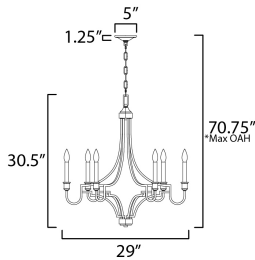

*max overall height

MEASUREMENTS

- DIMENSION : 29" L x 29" W x 30.5" H
- MAX OAH : 70.75" OAH
- CANOPY : 5" W x 1.25" H x 5" L
- HANGING WEIGHT : 3.95 lb

LAMPING

- INPUT VOLTAGE : 120V
- BULB : 6 x 60W Incandescent E12 Candelabra , 360W Total
- BULB INCLUDED : (Not Included)
- DIMMABLE : Y