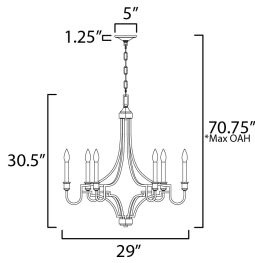

\*max overall height

**MEASUREMENTS**

- DIMENSION : 29" L x 29" W x 30.5" H
- MAX OAH : 70.75" OAH
- CANOPY : 5" W x 1.25" H x 5" L
- HANGING WEIGHT : 3.95 lb

**LAMPING**

- INPUT VOLTAGE : 120V
- BULB : 6 x 60W Incandescent E12 Candelabra , 360W Total
- BULB INCLUDED : (Not Included)
- DIMMABLE : Y