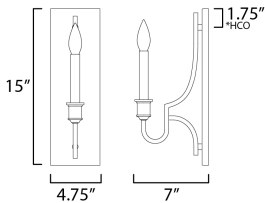

LAMPING

INPUT VOLTAGE : 120V
BULB : 1 x 60W Incandescent E12 Candelabra , 60W Total
BULB INCLUDED : (Not Included)
DIMMABLE : Y
LIGHTING_DIRECTION : Up