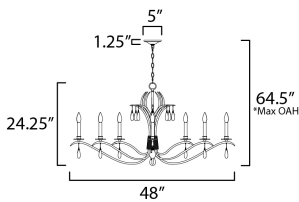

**MEASUREMENTS**

DIMENSION : 48" L x 48" W x 24.25" H  
 MAX OAH : 64.5" OAH  
 CANOPY : 5" W x 1.25" H x 5" L  
 HANGING WEIGHT : 6.7 lb

**LAMPING**

INPUT VOLTAGE : 120V  
 BULB : 8 x 60W Incandescent E12 Candelabra , 480W Total  
 BULB INCLUDED : (Not Included)  
 DIMMABLE : Y

\*max overall height

**FINISHES OPTION**

 Charcoal Gold Leaf (CHGL)

**MATERIAL**

Steel, Crystal

**RATINGS**

cETLus  
 Dry Location

**ADDITIONAL**