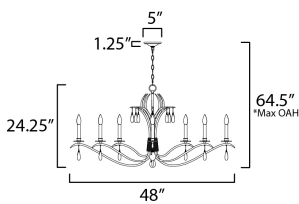

**MEASUREMENTS**

DIMENSION : 48" L x 48" W x 24.25" H  
 MAX OAH : 64.5" OAH  
 CANOPY : 5" W x 1.25" H x 5" L  
 HANGING WEIGHT : 6.7 lb

**LAMPING**

INPUT VOLTAGE : 120V  
 BULB : 8 x 60W Incandescent E12 Candelabra , 480W Total  
 BULB INCLUDED : (Not Included)  
 DIMMABLE : Y

\*max overall height

**FINISHES OPTION**

 Charcoal Gold Leaf (CHGL)

**MATERIAL**

Steel, Crystal

**RATINGS**

cETLus  
 Dry Location

**ADDITIONAL**