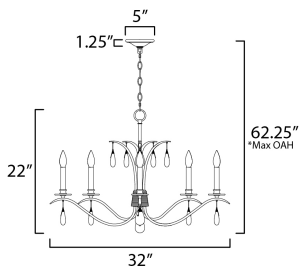

**PRODUCT DESCRIPTION**

Eliciting a vision of natural beauty, the Eden collection is abundant with hand-crafted details from fabrication to finish. Bunched at the center of the chandelier, a collector features hand-wound wiring that groups a set of gracefully swooping arms that extend outward and branch upward in biophilic form. This coiling detail also suspends crystal adornments from the chandelier frame. Finished in an antiqued Charcoal Gold Leaf, the collection infuses rustic charm and refined simplicity.

**MEASUREMENTS**

DIMENSION : 32" L x 32" W x 22" H  
 MAX OAH : 62.25" OAH  
 CANOPY : 5" W x 1.25" H x 5" L  
 HANGING WEIGHT : 3.77 lb

**LAMPING**

INPUT VOLTAGE : 120V  
 BULB : 5 x 60W Incandescent E12 Candelabra , 300W Total  
 BULB INCLUDED : (Not Included)  
 DIMMABLE : Y

\*max overall height

**FINISHES OPTION**

 Charcoal Gold Leaf (CHGL)

**MATERIAL**

Steel, Crystal

**RATINGS**

cETLus  
 Dry Location

**ADDITIONAL**