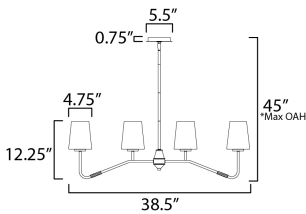

MEASUREMENTS

DIMENSION : 38.5" L x 4.75" W x 12.25" H
 MAX OAH : 45" OAH
 CANOPY : 5.5" W x 0.75" H x 5.5" L
 HANGING WEIGHT : 6.82 lb

LAMPING

INPUT VOLTAGE : 120V
 BULB : 4 x 60W Incandescent E26 Medium , 240W Total
 BULB INCLUDED : (Not Included)
 DIMMABLE : Y

*max overall height

FINISHES OPTION

-  Black (BK)
-  Natural Aged Brass (NAB)
-  Polished Chrome (PC)

GLASS

White WT

MATERIAL

Steel, Glass

RATINGS