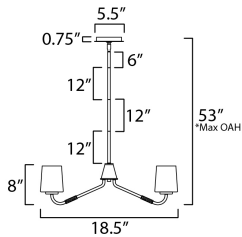

*max overall height

MEASUREMENTS

DIMENSION : 18.5" L x 18.5" W x 8" H
 MAX OAH : 53" OAH
 CANOPY : 5.5" W x 0.75" H x 5.5" L
 HANGING WEIGHT : 5.72 lb

LAMPING

INPUT VOLTAGE : 120V
 BULB : 3 x 60W Incandescent E26 Medium , 180W Total
 BULB INCLUDED : (Not Included)
 DIMMABLE : Y