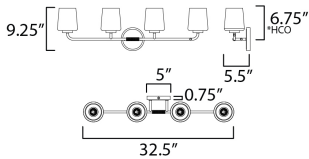

LAMPING

INPUT VOLTAGE : 120V
BULB : 4 x 60W Incandescent E26 Medium , 240W Total
BULB INCLUDED : (Not Included)
DIMMABLE : Y
LIGHTING_DIRECTION : Up/Down