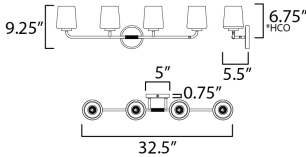

LAMPING

INPUT VOLTAGE : 120V
BULB : 4 x 60W Incandescent E26 Medium , 240W Total
BULB INCLUDED : (Not Included)
DIMMABLE : Y
LIGHTING_DIRECTION : Up/Down