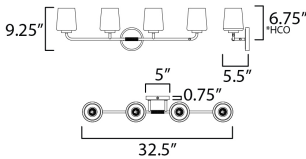

LAMPING

INPUT VOLTAGE : 120V
BULB : 4 x 60W Incandescent E26 Medium , 240W Total
BULB INCLUDED : (Not Included)
DIMMABLE : Y
LIGHTING_DIRECTION : Up/Down