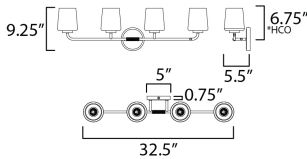

LAMPING

INPUT VOLTAGE : 120V
BULB : 4 x 60W Incandescent E26 Medium , 240W Total
BULB INCLUDED : (Not Included)
DIMMABLE : Y
LIGHTING_DIRECTION : Up/Down