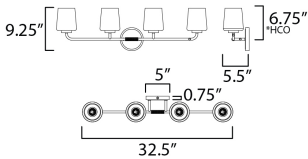

LAMPING

INPUT VOLTAGE : 120V
BULB : 4 x 60W Incandescent E26 Medium , 240W Total
BULB INCLUDED : (Not Included)
DIMMABLE : Y
LIGHTING_DIRECTION : Up/Down