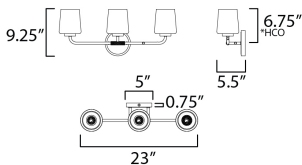

LAMPING

INPUT VOLTAGE : 120V
BULB : 3 x 60W Incandescent E26 Medium , 180W Total
BULB INCLUDED : (Not Included)
DIMMABLE : Y
LIGHTING_DIRECTION : Up/Down