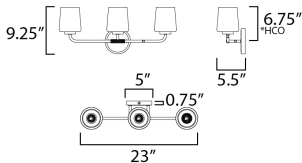

LAMPING

INPUT VOLTAGE : 120V
BULB : 3 x 60W Incandescent E26 Medium , 180W Total
BULB INCLUDED : (Not Included)
DIMMABLE : Y
LIGHTING_DIRECTION : Up/Down