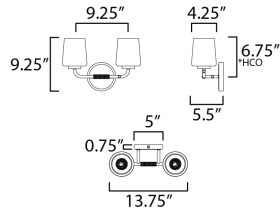

PRODUCT DESCRIPTION

Featuring knurled rod details, this lighting collection brings a modern industrial edge to any space. Available in a range of sizes for chandeliers and two styles of bath vanity lighting, it offers versatility for different design needs. Offered in Matte Black, Satin Nickel, and Natural Aged Brass, this collection complements a wide variety of interior styles.