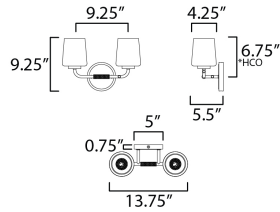

PRODUCT DESCRIPTION

Featuring knurled rod details, this lighting collection brings a modern industrial edge to any space. Available in a range of sizes for chandeliers and two styles of bath vanity lighting, it offers versatility for different design needs. Offered in Matte Black, Satin Nickel, and Natural Aged Brass, this collection complements a wide variety of interior styles.