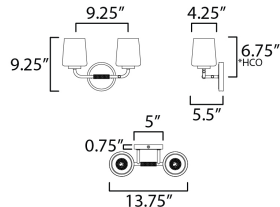

PRODUCT DESCRIPTION

Featuring knurled rod details, this lighting collection brings a modern industrial edge to any space. Available in a range of sizes for chandeliers and two styles of bath vanity lighting, it offers versatility for different design needs. Offered in Matte Black, Satin Nickel, and Natural Aged Brass, this collection complements a wide variety of interior styles.