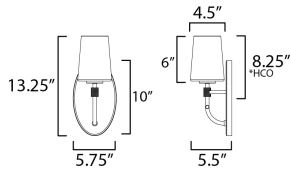

LAMPING

INPUT VOLTAGE : 120V
BULB : 1 x 60W Incandescent E26 Medium , 60W Total
BULB INCLUDED : (Not Included)
DIMMABLE : Y
LIGHTING_DIRECTION : Up/Down