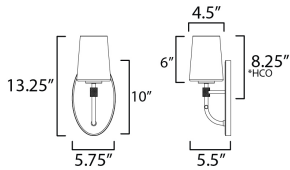

LAMPING

INPUT VOLTAGE : 120V
BULB : 1 x 60W Incandescent E26 Medium , 60W Total
BULB INCLUDED : (Not Included)
DIMMABLE : Y
LIGHTING_DIRECTION : Up/Down