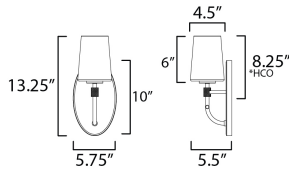

LAMPING

INPUT VOLTAGE : 120V
BULB : 1 x 60W Incandescent E26 Medium , 60W Total
BULB INCLUDED : (Not Included)
DIMMABLE : Y
LIGHTING_DIRECTION : Up/Down