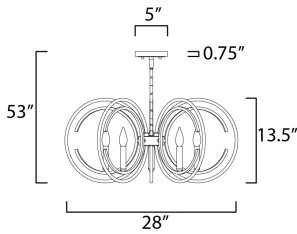

MEASUREMENTS

DIMENSION : 28" W x 13.5" H
 MAX OAH : 53" OAH
 CANOPY : 0.75" H x 5" L
 HANGING WEIGHT : 7.82 lb

LAMPING

INPUT VOLTAGE : 120V
 BULB : 5 x 60W Incandescent E12 Candelabra , 300W Total
 BULB INCLUDED : (Not Included)
 DIMMABLE : Yes
 LIGHTING_DIRECTION : Up

FINISHES OPTION

Black / Gold (BKGLD)

MATERIAL

Steel

RATINGS

cULus
 Dry Location

ADDITIONAL

INSTALL UP/DOWN: Up
 SLOPE: 90
 OPERATING TEMPERATURE:
 -20°C (-4°F), 40°C (104°F)