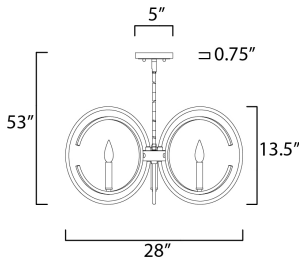

**MEASUREMENTS**

DIMENSION : 28" W x 13.5" H  
 MAX OAH : 53" OAH  
 CANOPY : 0.75" H x 5" L  
 HANGING WEIGHT : 5.82 lb

**LAMPING**

INPUT VOLTAGE : 120V  
 BULB : 3 x 60W Incandescent E12 Candelabra , 180W Total  
 BULB INCLUDED : (Not Included)  
 DIMMABLE : Yes  
 LIGHTING\_DIRECTION : Up

**FINISHES OPTION**

Black / Gold (BKGLD)

**MATERIAL**

Steel

**RATINGS**

cULus  
 Dry Location

**ADDITIONAL**

INSTALL UP/DOWN: Up  
 SLOPE: 90  
 OPERATING TEMPERATURE:  
 -20°C (-4°F), 40°C (104°F)