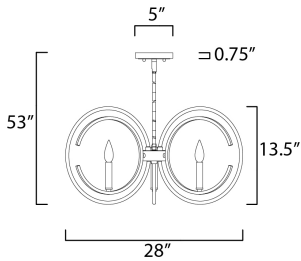

MEASUREMENTS

- DIMENSION : 28" W x 13.5" H
- MAX OAH : 53" OAH
- CANOPY : 0.75" H x 5" L
- HANGING WEIGHT : 5.82 lb

LAMPING

- INPUT VOLTAGE : 120V
- BULB : 3 x 60W Incandescent E12 Candelabra , 180W Total
- BULB INCLUDED : (Not Included)
- DIMMABLE : Yes
- LIGHTING_DIRECTION : Up

FINISHES OPTION

- Black / Gold (BKGLD)

MATERIAL

Steel

RATINGS

cULus
Dry Location

ADDITIONAL

INSTALL UP/DOWN: Up
SLOPE: 90
OPERATING TEMPERATURE:
-20°C (-4°F), 40°C (104°F)