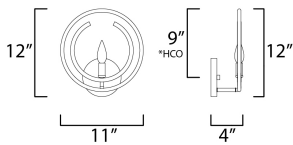

LAMPING

INPUT VOLTAGE : 120V
BULB : 1 x 60W Incandescent E12 Candelabra , 60W Total
BULB INCLUDED : (Not Included)
DIMMABLE : Yes
LIGHTING_DIRECTION : Up