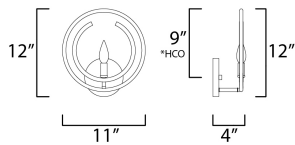

PRODUCT DESCRIPTION

Rings of Black encircle a C ring of Gold to form this sculptural classic with style to fit numerous genres. Simplistic yet elegant, this collection delivers a dramatic style in its minimalistic approach to design.