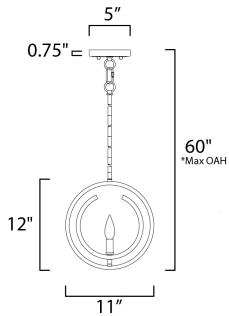

\*max overall height

**MEASUREMENTS**

- DIMENSION : 11" W x 12" H
- MAX OAH : 60" OAH
- CANOPY : 0.75" H x 5" L
- HANGING WEIGHT : 2.47 lb

**LAMPING**

- INPUT VOLTAGE : 120V
- BULB : 1 x 60W Incandescent E12 Candelabra , 60W Total
- BULB INCLUDED : (Not Included)
- DIMMABLE : Yes
- LIGHTING\_DIRECTION : Up

**FINISHES OPTION**

- Black / Gold (BKGLD)

**MATERIAL**

Steel

**RATINGS**

cULus  
Dry Location

**ADDITIONAL**

INSTALL UP/DOWN: Up  
OPERATING TEMPERATURE:  
-20°C (-4°F), 40°C (104°F)