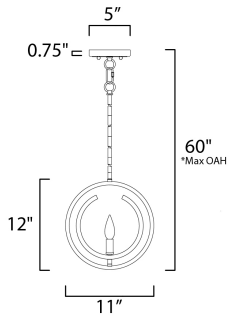

*max overall height

MEASUREMENTS

- DIMENSION : 11" W x 12" H
- MAX OAH : 60" OAH
- CANOPY : 0.75" H x 5" L
- HANGING WEIGHT : 2.47 lb

LAMPING

- INPUT VOLTAGE : 120V
- BULB : 1 x 60W Incandescent E12 Candelabra , 60W Total
- BULB INCLUDED : (Not Included)
- DIMMABLE : Yes
- LIGHTING_DIRECTION : Up

FINISHES OPTION

- Black / Gold (BKGLD)

MATERIAL

Steel

RATINGS

cULus
Dry Location

ADDITIONAL

INSTALL UP/DOWN: Up
OPERATING TEMPERATURE:
-20°C (-4°F), 40°C (104°F)