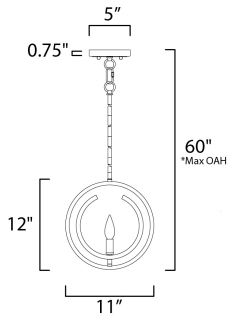

*max overall height

MEASUREMENTS

- DIMENSION : 11" W x 12" H
- MAX OAH : 60" OAH
- CANOPY : 0.75" H x 5" L
- HANGING WEIGHT : 2.47 lb

LAMPING

- INPUT VOLTAGE : 120V
- BULB : 1 x 60W Incandescent E12 Candelabra , 60W Total
- BULB INCLUDED : (Not Included)
- DIMMABLE : Yes
- LIGHTING_DIRECTION : Up

FINISHES OPTION

- Black / Gold (BKGLD)

MATERIAL

Steel

RATINGS

cULus
Dry Location

ADDITIONAL

INSTALL UP/DOWN: Up
OPERATING TEMPERATURE:
-20°C (-4°F), 40°C (104°F)