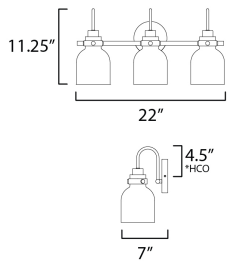

LAMPING

INPUT VOLTAGE : 120V
BULB : 3 x 60W Incandescent E26 Medium , 180W Total
BULB INCLUDED : (Not Included)
DIMMABLE : Y
LIGHTING_DIRECTION : Down