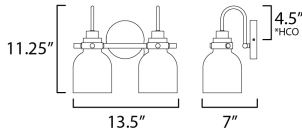

LAMPING

INPUT VOLTAGE : 120V
BULB : 2 x 60W Incandescent E26 Medium , 120W Total
BULB INCLUDED : (Not Included)
DIMMABLE : Y
LIGHTING_DIRECTION : Down