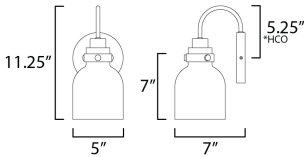

LAMPING

INPUT VOLTAGE : 120V
BULB : 1 x 60W Incandescent E26 Medium , 60W Total
BULB INCLUDED : (Not Included)
DIMMABLE : Y
LIGHTING_DIRECTION : Down