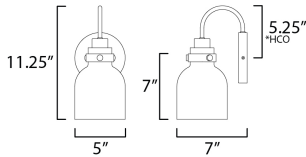

LAMPING

INPUT VOLTAGE : 120V
BULB : 1 x 60W Incandescent E26 Medium , 60W Total
BULB INCLUDED : (Not Included)
DIMMABLE : Y
LIGHTING_DIRECTION : Down