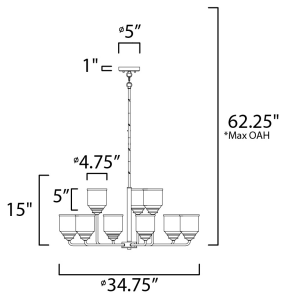

PRODUCT DESCRIPTION

A modest frame of steel tubing gently bends to support a cluster of Clear Seedy bell-shaped glass. Similarly the bobeches and other metal accents echo that traditional bell shape creating an instant classic. An easy choice with transitional appeal, choose from a variety of complimentary finishes including matte Black, Heritage Brass or Satin Nickel.

*max overall height

MEASUREMENTS

DIMENSION : 30.75" L x 34.75" W x 15" H
 MAX OAH : 62.25" OAH
 CANOPY : 5" W x 1" H x 5" L
 HANGING WEIGHT : 12.87 lb

LAMPING

INPUT VOLTAGE : 120V
 BULB : 9 x 60W Incandescent E26 Medium , 540W Total
 BULB INCLUDED : (Not Included)
 DIMMABLE : Yes