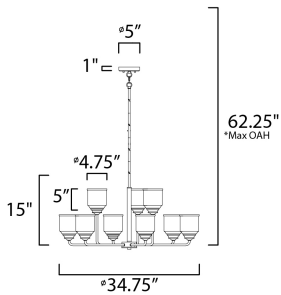

**PRODUCT DESCRIPTION**

A modest frame of steel tubing gently bends to support a cluster of Clear Seedy bell-shaped glass. Similarly the bobeches and other metal accents echo that traditional bell shape creating an instant classic. An easy choice with transitional appeal, choose from a variety of complimentary finishes including matte Black, Heritage Brass or Satin Nickel.

\*max overall height

**MEASUREMENTS**

DIMENSION : 30.75" L x 34.75" W x 15" H  
 MAX OAH : 62.25" OAH  
 CANOPY : 5" W x 1" H x 5" L  
 HANGING WEIGHT : 12.87 lb

**LAMPING**

INPUT VOLTAGE : 120V  
 BULB : 9 x 60W Incandescent E26 Medium , 540W Total  
 BULB INCLUDED : (Not Included)  
 DIMMABLE : Yes