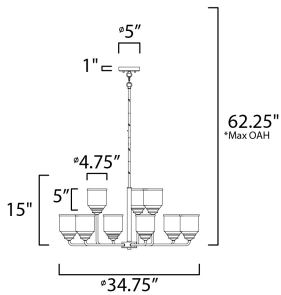

PRODUCT DESCRIPTION

A modest frame of steel tubing gently bends to support a cluster of Clear Seedy bell-shaped glass. Similarly the bobeches and other metal accents echo that traditional bell shape creating an instant classic. An easy choice with transitional appeal, choose from a variety of complimentary finishes including matte Black, Heritage Brass or Satin Nickel.

*max overall height

MEASUREMENTS

DIMENSION : 30.75" L x 34.75" W x 15" H
 MAX OAH : 62.25" OAH
 CANOPY : 5" W x 1" H x 5" L
 HANGING WEIGHT : 12.87 lb

LAMPING

INPUT VOLTAGE : 120V
 BULB : 9 x 60W Incandescent E26 Medium , 540W Total
 BULB INCLUDED : (Not Included)
 DIMMABLE : Yes