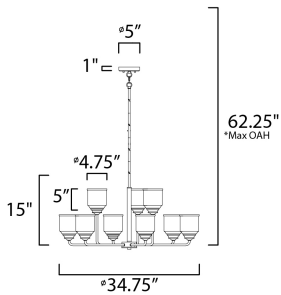

**PRODUCT DESCRIPTION**

A modest frame of steel tubing gently bends to support a cluster of Clear Seedy bell-shaped glass. Similarly the bobeches and other metal accents echo that traditional bell shape creating an instant classic. An easy choice with transitional appeal, choose from a variety of complimentary finishes including matte Black, Heritage Brass or Satin Nickel.

\*max overall height

**MEASUREMENTS**

DIMENSION : 30.75" L x 34.75" W x 15" H  
 MAX OAH : 62.25" OAH  
 CANOPY : 5" W x 1" H x 5" L  
 HANGING WEIGHT : 12.87 lb

**LAMPING**

INPUT VOLTAGE : 120V  
 BULB : 9 x 60W Incandescent E26 Medium , 540W Total  
 BULB INCLUDED : (Not Included)  
 DIMMABLE : Y