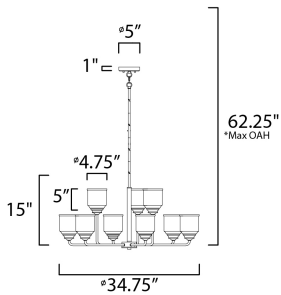

PRODUCT DESCRIPTION

A modest frame of steel tubing gently bends to support a cluster of Clear Seedy bell-shaped glass. Similarly the bobeches and other metal accents echo that traditional bell shape creating an instant classic. An easy choice with transitional appeal, choose from a variety of complimentary finishes including matte Black, Heritage Brass or Satin Nickel.

*max overall height

MEASUREMENTS

DIMENSION : 30.75" L x 34.75" W x 15" H
 MAX OAH : 62.25" OAH
 CANOPY : 5" W x 1" H x 5" L
 HANGING WEIGHT : 12.87 lb

LAMPING

INPUT VOLTAGE : 120V
 BULB : 9 x 60W Incandescent E26 Medium , 540W Total
 BULB INCLUDED : (Not Included)
 DIMMABLE : Y