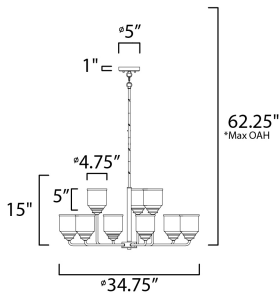

PRODUCT DESCRIPTION

A modest frame of steel tubing gently bends to support a cluster of Clear Seedy bell-shaped glass. Similarly the bobeches and other metal accents echo that traditional bell shape creating an instant classic. An easy choice with transitional appeal, choose from a variety of complimentary finishes including matte Black, Heritage Brass or Satin Nickel.

*max overall height

MEASUREMENTS

DIMENSION : 30.75" L x 34.75" W x 15" H
 MAX OAH : 62.25" OAH
 CANOPY : 5" W x 1" H x 5" L
 HANGING WEIGHT : 12.87 lb

LAMPING

INPUT VOLTAGE : 120V
 BULB : 9 x 60W Incandescent E26 Medium , 540W Total
 BULB INCLUDED : (Not Included)
 DIMMABLE : Yes