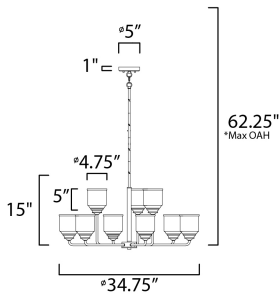

PRODUCT DESCRIPTION

A modest frame of steel tubing gently bends to support a cluster of Clear Seedy bell-shaped glass. Similarly the bobeches and other metal accents echo that traditional bell shape creating an instant classic. An easy choice with transitional appeal, choose from a variety of complimentary finishes including matte Black, Heritage Brass or Satin Nickel.

*max overall height

MEASUREMENTS

DIMENSION : 30.75" L x 34.75" W x 15" H
 MAX OAH : 62.25" OAH
 CANOPY : 5" W x 1" H x 5" L
 HANGING WEIGHT : 12.87 lb

LAMPING

INPUT VOLTAGE : 120V
 BULB : 9 x 60W Incandescent E26 Medium , 540W Total
 BULB INCLUDED : (Not Included)
 DIMMABLE : Yes