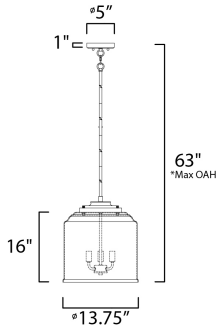

PRODUCT DESCRIPTION

A modest frame of steel tubing gently bends to support a cluster of Clear Seedy bell-shaped glass. Similarly the bobeches and other metal accents echo that traditional bell shape creating an instant classic. An easy choice with transitional appeal, choose from a variety of complimentary finishes including matte Black, Heritage Brass or Satin Nickel.

*max overall height

MEASUREMENTS

DIMENSION : 13.75" L x 13.75" W x 16" H
 MAX OAH : 63" OAH
 CANOPY : 5" W x 1" H x 5" L
 HANGING WEIGHT : 10 lb

LAMPING

INPUT VOLTAGE : 120V
 BULB : 3 x 60W Incandescent E12 Candelabra , 180W Total
 BULB INCLUDED : (Not Included)
 DIMMABLE : Yes