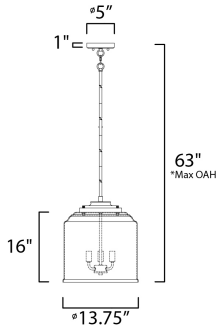

PRODUCT DESCRIPTION

A modest frame of steel tubing gently bends to support a cluster of Clear Seedy bell-shaped glass. Similarly the bobeches and other metal accents echo that traditional bell shape creating an instant classic. An easy choice with transitional appeal, choose from a variety of complimentary finishes including matte Black, Heritage Brass or Satin Nickel.

*max overall height

MEASUREMENTS

DIMENSION : 13.75" L x 13.75" W x 16" H
 MAX OAH : 63" OAH
 CANOPY : 5" W x 1" H x 5" L
 HANGING WEIGHT : 10 lb

LAMPING

INPUT VOLTAGE : 120V
 BULB : 3 x 60W Incandescent E12 Candelabra , 180W Total
 BULB INCLUDED : (Not Included)
 DIMMABLE : Yes