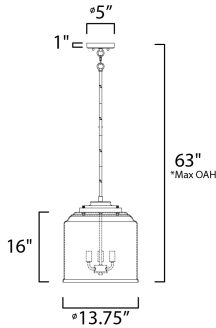

**PRODUCT DESCRIPTION**

A modest frame of steel tubing gently bends to support a cluster of Clear Seedy bell-shaped glass. Similarly the bobeches and other metal accents echo that traditional bell shape creating an instant classic. An easy choice with transitional appeal, choose from a variety of complimentary finishes including matte Black, Heritage Brass or Satin Nickel.

\*max overall height

**MEASUREMENTS**

DIMENSION : 13.75" L x 13.75" W x 16" H  
 MAX OAH : 63" OAH  
 CANOPY : 5" W x 1" H x 5" L  
 HANGING WEIGHT : 10 lb

**LAMPING**

INPUT VOLTAGE : 120V  
 BULB : 3 x 60W Incandescent E12 Candelabra , 180W Total  
 BULB INCLUDED : (Not Included)  
 DIMMABLE : Yes