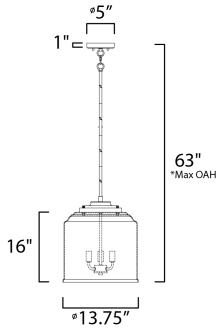

PRODUCT DESCRIPTION

A modest frame of steel tubing gently bends to support a cluster of Clear Seedy bell-shaped glass. Similarly the bobeches and other metal accents echo that traditional bell shape creating an instant classic. An easy choice with transitional appeal, choose from a variety of complimentary finishes including matte Black, Heritage Brass or Satin Nickel.

*max overall height

MEASUREMENTS

- DIMENSION : 13.75" L x 13.75" W x 16" H
- MAX OAH : 63" OAH
- CANOPY : 5" W x 1" H x 5" L
- HANGING WEIGHT : 10 lb

LAMPING

- INPUT VOLTAGE : 120V
- BULB : 3 x 60W Incandescent E12 Candelabra , 180W Total
- BULB INCLUDED : (Not Included)
- DIMMABLE : Y