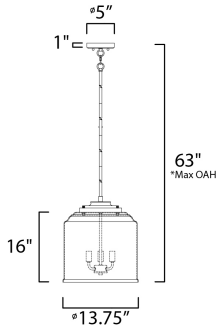

PRODUCT DESCRIPTION

A modest frame of steel tubing gently bends to support a cluster of Clear Seedy bell-shaped glass. Similarly the bobeches and other metal accents echo that traditional bell shape creating an instant classic. An easy choice with transitional appeal, choose from a variety of complimentary finishes including matte Black, Heritage Brass or Satin Nickel.

*max overall height

MEASUREMENTS

DIMENSION : 13.75" L x 13.75" W x 16" H
 MAX OAH : 63" OAH
 CANOPY : 5" W x 1" H x 5" L
 HANGING WEIGHT : 10 lb

LAMPING

INPUT VOLTAGE : 120V
 BULB : 3 x 60W Incandescent E12 Candelabra , 180W Total
 BULB INCLUDED : (Not Included)
 DIMMABLE : Y