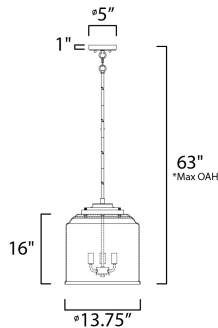

PRODUCT DESCRIPTION

A modest frame of steel tubing gently bends to support a cluster of Clear Seedy bell-shaped glass. Similarly the bobeches and other metal accents echo that traditional bell shape creating an instant classic. An easy choice with transitional appeal, choose from a variety of complimentary finishes including matte Black, Heritage Brass or Satin Nickel.

*max overall height

MEASUREMENTS

DIMENSION : 13.75" L x 13.75" W x 16" H
 MAX OAH : 63" OAH
 CANOPY : 5" W x 1" H x 5" L
 HANGING WEIGHT : 10 lb

LAMPING

INPUT VOLTAGE : 120V
 BULB : 3 x 60W Incandescent E12 Candelabra , 180W Total
 BULB INCLUDED : (Not Included)
 DIMMABLE : Yes