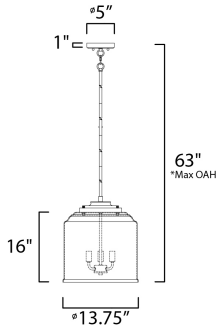

PRODUCT DESCRIPTION

A modest frame of steel tubing gently bends to support a cluster of Clear Seedy bell-shaped glass. Similarly the bobeches and other metal accents echo that traditional bell shape creating an instant classic. An easy choice with transitional appeal, choose from a variety of complimentary finishes including matte Black, Heritage Brass or Satin Nickel.

*max overall height

MEASUREMENTS

- DIMENSION : 13.75" L x 13.75" W x 16" H
- MAX OAH : 63" OAH
- CANOPY : 5" W x 1" H x 5" L
- HANGING WEIGHT : 10 lb

LAMPING

- INPUT VOLTAGE : 120V
- BULB : 3 x 60W Incandescent E12 Candelabra , 180W Total
- BULB INCLUDED : (Not Included)
- DIMMABLE : Yes