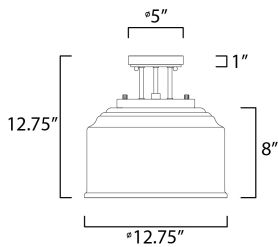

PRODUCT DESCRIPTION

A modest frame of steel tubing gently bends to support a cluster of Clear Seedy bell-shaped glass. Similarly the bobeches and other metal accents echo that traditional bell shape creating an instant classic. An easy choice with transitional appeal, choose from a variety of complimentary finishes including matte Black, Heritage Brass or Satin Nickel.

MEASUREMENTS

DIMENSION : 12.75" L x 12.75" W x 12.75" H
 CANOPY : 5" W x 1" H x 5" L
 HANGING WEIGHT : 5.5 lb

LAMPING

INPUT VOLTAGE : 120V
 BULB : 3 x 60W Incandescent E26 Medium , 180W Total
 BULB INCLUDED : (Not Included)
 DIMMABLE : Y