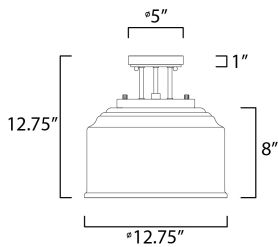

**PRODUCT DESCRIPTION**

A modest frame of steel tubing gently bends to support a cluster of Clear Seedy bell-shaped glass. Similarly the bobeches and other metal accents echo that traditional bell shape creating an instant classic. An easy choice with transitional appeal, choose from a variety of complimentary finishes including matte Black, Heritage Brass or Satin Nickel.

**MEASUREMENTS**

DIMENSION : 12.75" L x 12.75" W x 12.75" H  
 CANOPY : 5" W x 1" H x 5" L  
 HANGING WEIGHT : 5.5 lb

**LAMPING**

INPUT VOLTAGE : 120V  
 BULB : 3 x 60W Incandescent E26 Medium , 180W Total  
 BULB INCLUDED : (Not Included)  
 DIMMABLE : Yes