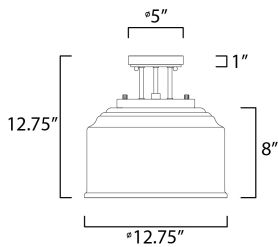

PRODUCT DESCRIPTION

A modest frame of steel tubing gently bends to support a cluster of Clear Seedy bell-shaped glass. Similarly the bobeches and other metal accents echo that traditional bell shape creating an instant classic. An easy choice with transitional appeal, choose from a variety of complimentary finishes including matte Black, Heritage Brass or Satin Nickel.

MEASUREMENTS

DIMENSION : 12.75" L x 12.75" W x 12.75" H
 CANOPY : 5" W x 1" H x 5" L
 HANGING WEIGHT : 5.5 lb

LAMPING

INPUT VOLTAGE : 120V
 BULB : 3 x 60W Incandescent E26 Medium , 180W Total
 BULB INCLUDED : (Not Included)
 DIMMABLE : Yes