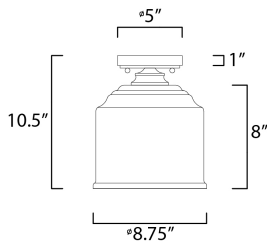

PRODUCT DESCRIPTION

A modest frame of steel tubing gently bends to support a cluster of Clear Seedy bell-shaped glass. Similarly the bobeches and other metal accents echo that traditional bell shape creating an instant classic. An easy choice with transitional appeal, choose from a variety of complimentary finishes including matte Black, Heritage Brass or Satin Nickel.

MEASUREMENTS

DIMENSION : 8.75" L x 8.75" W x 10.5" H
 CANOPY : 5" W x 1" H x 5" L
 HANGING WEIGHT : 2.6 lb

LAMPING

INPUT VOLTAGE : 120V
 BULB : 1 x 60W Incandescent E26 Medium , 60W Total
 BULB INCLUDED : (Not Included)
 DIMMABLE : Y