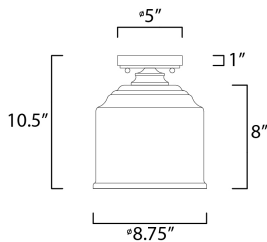

PRODUCT DESCRIPTION

A modest frame of steel tubing gently bends to support a cluster of Clear Seedy bell-shaped glass. Similarly the bobeches and other metal accents echo that traditional bell shape creating an instant classic. An easy choice with transitional appeal, choose from a variety of complimentary finishes including matte Black, Heritage Brass or Satin Nickel.

MEASUREMENTS

DIMENSION : 8.75" L x 8.75" W x 10.5" H
 CANOPY : 5" W x 1" H x 5" L
 HANGING WEIGHT : 2.6 lb

LAMPING

INPUT VOLTAGE : 120V
 BULB : 1 x 60W Incandescent E26 Medium , 60W Total
 BULB INCLUDED : (Not Included)
 DIMMABLE : Y