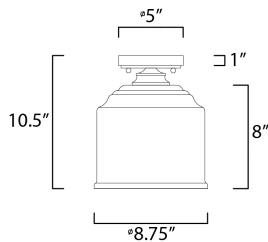

**PRODUCT DESCRIPTION**

A modest frame of steel tubing gently bends to support a cluster of Clear Seedy bell-shaped glass. Similarly the bobeches and other metal accents echo that traditional bell shape creating an instant classic. An easy choice with transitional appeal, choose from a variety of complimentary finishes including matte Black, Heritage Brass or Satin Nickel.

**MEASUREMENTS**

DIMENSION : 8.75" L x 8.75" W x 10.5" H  
 CANOPY : 5" W x 1" H x 5" L  
 HANGING WEIGHT : 2.6 lb

**LAMPING**

INPUT VOLTAGE : 120V  
 BULB : 1 x 60W Incandescent E26 Medium , 60W Total  
 BULB INCLUDED : (Not Included)  
 DIMMABLE : Yes