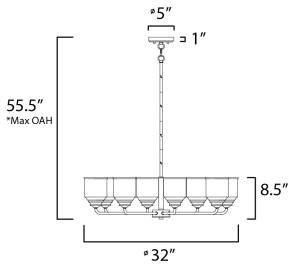

**PRODUCT DESCRIPTION**

A modest frame of steel tubing gently bends to support a cluster of Clear Seedy bell-shaped glass. Similarly the bobeches and other metal accents echo that traditional bell shape creating an instant classic. An easy choice with transitional appeal, choose from a variety of complimentary finishes including matte Black, Heritage Brass or Satin Nickel.

**MEASUREMENTS**

DIMENSION : 32" L x 32" W x 8.5" H  
 MAX OAH : 55.5" OAH  
 CANOPY : 5" W x 1" H x 5" L  
 HANGING WEIGHT : 11.2 lb

**LAMPING**

INPUT VOLTAGE : 120V  
 BULB : 8 x 60W Incandescent E26 Medium , 480W Total  
 BULB INCLUDED : (Not Included)  
 DIMMABLE :

\*max overall height

**FINISHES OPTION**

-  Black (BK)
-  Heritage (HR)
-  Satin Nickel (SN)

**GLASS**

Seedy CD

**MATERIAL**

Steel, Glass

**RATINGS**