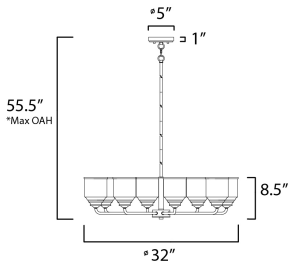

**PRODUCT DESCRIPTION**

A modest frame of steel tubing gently bends to support a cluster of Clear Seedy bell-shaped glass. Similarly the bobeches and other metal accents echo that traditional bell shape creating an instant classic. An easy choice with transitional appeal, choose from a variety of complimentary finishes including matte Black, Heritage Brass or Satin Nickel.

**MEASUREMENTS**

DIMENSION : 32" L x 32" W x 8.5" H  
 MAX OAH : 55.5" OAH  
 CANOPY : 5" W x 1" H x 5" L  
 HANGING WEIGHT : 11.2 lb

**LAMPING**

INPUT VOLTAGE : 120V  
 BULB : 8 x 60W Incandescent E26 Medium , 480W Total  
 BULB INCLUDED : (Not Included)  
 DIMMABLE : Y

\*max overall height

**FINISHES OPTION**

-  Black (BK)
-  Heritage (HR)
-  Satin Nickel (SN)

**GLASS**

Seedy CD

**MATERIAL**

Steel + Glass

**RATINGS**