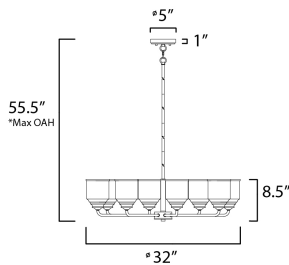

PRODUCT DESCRIPTION

A modest frame of steel tubing gently bends to support a cluster of Clear Seedy bell-shaped glass. Similarly the bobeches and other metal accents echo that traditional bell shape creating an instant classic. An easy choice with transitional appeal, choose from a variety of complimentary finishes including matte Black, Heritage Brass or Satin Nickel.

MEASUREMENTS

DIMENSION : 32" L x 32" W x 8.5" H
 MAX OAH : 55.5" OAH
 CANOPY : 5" W x 1" H x 5" L
 HANGING WEIGHT : 11.2 lb

LAMPING

INPUT VOLTAGE : 120V
 BULB : 8 x 60W Incandescent E26 Medium , 480W Total
 BULB INCLUDED : (Not Included)
 DIMMABLE :

*max overall height

FINISHES OPTION

-  Black (BK)
-  Heritage (HR)
-  Satin Nickel (SN)

GLASS

Seedy CD

MATERIAL

Steel, Glass

RATINGS