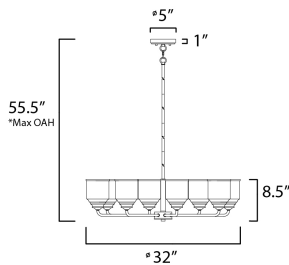

**PRODUCT DESCRIPTION**

A modest frame of steel tubing gently bends to support a cluster of Clear Seedy bell-shaped glass. Similarly the bobeches and other metal accents echo that traditional bell shape creating an instant classic. An easy choice with transitional appeal, choose from a variety of complimentary finishes including matte Black, Heritage Brass or Satin Nickel.

**MEASUREMENTS**

DIMENSION : 32" L x 32" W x 8.5" H  
 MAX OAH : 55.5" OAH  
 CANOPY : 5" W x 1" H x 5" L  
 HANGING WEIGHT : 11.2 lb

**LAMPING**

INPUT VOLTAGE : 120V  
 BULB : 8 x 60W Incandescent E26 Medium , 480W Total  
 BULB INCLUDED : (Not Included)  
 DIMMABLE :

\*max overall height

**FINISHES OPTION**

-  Black (BK)
-  Heritage (HR)
-  Satin Nickel (SN)

**GLASS**

Seedy CD

**MATERIAL**

Steel, Glass

**RATINGS**