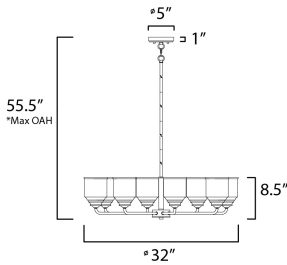

PRODUCT DESCRIPTION

A modest frame of steel tubing gently bends to support a cluster of Clear Seedy bell-shaped glass. Similarly the bobeches and other metal accents echo that traditional bell shape creating an instant classic. An easy choice with transitional appeal, choose from a variety of complimentary finishes including matte Black, Heritage Brass or Satin Nickel.

MEASUREMENTS

DIMENSION : 32" L x 32" W x 8.5" H
 MAX OAH : 55.5" OAH
 CANOPY : 5" W x 1" H x 5" L
 HANGING WEIGHT : 11.2 lb

LAMPING

INPUT VOLTAGE : 120V
 BULB : 8 x 60W Incandescent E26 Medium , 480W Total
 BULB INCLUDED : (Not Included)
 DIMMABLE :

*max overall height

FINISHES OPTION

-  Black (BK)
-  Heritage (HR)
-  Satin Nickel (SN)

GLASS

Seedy CD

MATERIAL

Steel, Glass

RATINGS