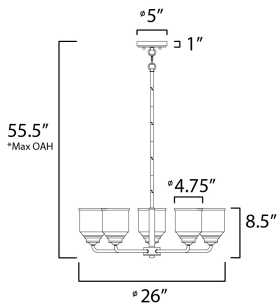

**PRODUCT DESCRIPTION**

A modest frame of steel tubing gently bends to support a cluster of Clear Seedy bell-shaped glass. Similarly the bobeches and other metal accents echo that traditional bell shape creating an instant classic. An easy choice with transitional appeal, choose from a variety of complimentary finishes including matte Black, Heritage Brass or Satin Nickel.

**MEASUREMENTS**

DIMENSION : 26" L x 26" W x 8.5" H  
 MAX OAH : 55.5" OAH  
 CANOPY : 5" W x 1" H x 5" L  
 HANGING WEIGHT : 7.05 lb

**LAMPING**

INPUT VOLTAGE : 120V  
 BULB : 5 x 60W Incandescent E26 Medium , 300W Total  
 BULB INCLUDED : (Not Included)  
 DIMMABLE :

\*max overall height

**FINISHES OPTION**

-  Black (BK)
-  Heritage (HR)
-  Satin Nickel (SN)

**GLASS**

Seedy CD

**MATERIAL**

Steel, Glass

**RATINGS**