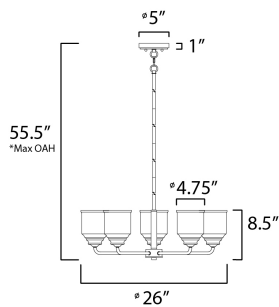

PRODUCT DESCRIPTION

A modest frame of steel tubing gently bends to support a cluster of Clear Seedy bell-shaped glass. Similarly the bobeches and other metal accents echo that traditional bell shape creating an instant classic. An easy choice with transitional appeal, choose from a variety of complimentary finishes including matte Black, Heritage Brass or Satin Nickel.

MEASUREMENTS

DIMENSION : 26" L x 26" W x 8.5" H
 MAX OAH : 55.5" OAH
 CANOPY : 5" W x 1" H x 5" L
 HANGING WEIGHT : 7.05 lb

LAMPING

INPUT VOLTAGE : 120V
 BULB : 5 x 60W Incandescent E26 Medium , 300W Total
 BULB INCLUDED : (Not Included)
 DIMMABLE :

*max overall height

FINISHES OPTION

-  Black (BK)
-  Heritage (HR)
-  Satin Nickel (SN)

GLASS

Seedy CD

MATERIAL

Steel, Glass

RATINGS