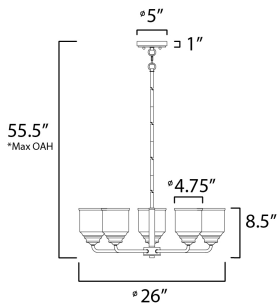

**PRODUCT DESCRIPTION**

A modest frame of steel tubing gently bends to support a cluster of Clear Seedy bell-shaped glass. Similarly the bobeches and other metal accents echo that traditional bell shape creating an instant classic. An easy choice with transitional appeal, choose from a variety of complimentary finishes including matte Black, Heritage Brass or Satin Nickel.

\*max overall height

**MEASUREMENTS**

DIMENSION : 26" L x 26" W x 8.5" H  
 MAX OAH : 55.5" OAH  
 CANOPY : 5" W x 1" H x 5" L  
 HANGING WEIGHT : 7.05 lb

**LAMPING**

INPUT VOLTAGE : 120V  
 BULB : 5 x 60W Incandescent E26 Medium , 300W Total  
 BULB INCLUDED : (Not Included)  
 DIMMABLE : Y