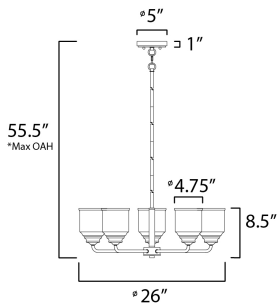

**PRODUCT DESCRIPTION**

A modest frame of steel tubing gently bends to support a cluster of Clear Seedy bell-shaped glass. Similarly the bobeches and other metal accents echo that traditional bell shape creating an instant classic. An easy choice with transitional appeal, choose from a variety of complimentary finishes including matte Black, Heritage Brass or Satin Nickel.

**MEASUREMENTS**

DIMENSION : 26" L x 26" W x 8.5" H  
 MAX OAH : 55.5" OAH  
 CANOPY : 5" W x 1" H x 5" L  
 HANGING WEIGHT : 7.05 lb

**LAMPING**

INPUT VOLTAGE : 120V  
 BULB : 5 x 60W Incandescent E26 Medium , 300W Total  
 BULB INCLUDED : (Not Included)  
 DIMMABLE : Y

\*max overall height

**FINISHES OPTION**

-  Black (BK)
-  Heritage (HR)
-  Satin Nickel (SN)

**GLASS**

Seedy CD

**MATERIAL**

Steel + Glass

**RATINGS**