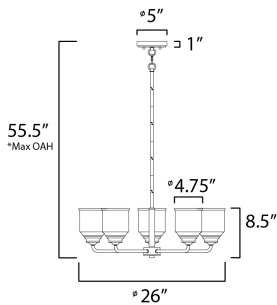

PRODUCT DESCRIPTION

A modest frame of steel tubing gently bends to support a cluster of Clear Seedy bell-shaped glass. Similarly the bobeches and other metal accents echo that traditional bell shape creating an instant classic. An easy choice with transitional appeal, choose from a variety of complimentary finishes including matte Black, Heritage Brass or Satin Nickel.

*max overall height

MEASUREMENTS

DIMENSION : 26" L x 26" W x 8.5" H
 MAX OAH : 55.5" OAH
 CANOPY : 5" W x 1" H x 5" L
 HANGING WEIGHT : 7.05 lb

LAMPING

INPUT VOLTAGE : 120V
 BULB : 5 x 60W Incandescent E26 Medium , 300W Total
 BULB INCLUDED : (Not Included)
 DIMMABLE : Y