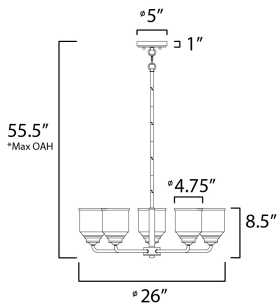

PRODUCT DESCRIPTION

A modest frame of steel tubing gently bends to support a cluster of Clear Seedy bell-shaped glass. Similarly the bobeches and other metal accents echo that traditional bell shape creating an instant classic. An easy choice with transitional appeal, choose from a variety of complimentary finishes including matte Black, Heritage Brass or Satin Nickel.

MEASUREMENTS

DIMENSION : 26" L x 26" W x 8.5" H
 MAX OAH : 55.5" OAH
 CANOPY : 5" W x 1" H x 5" L
 HANGING WEIGHT : 7.05 lb

LAMPING

INPUT VOLTAGE : 120V
 BULB : 5 x 60W Incandescent E26 Medium , 300W Total
 BULB INCLUDED : (Not Included)
 DIMMABLE :

*max overall height

FINISHES OPTION

-  Black (BK)
-  Heritage (HR)
-  Satin Nickel (SN)

GLASS

Seedy CD

MATERIAL

Steel, Glass

RATINGS