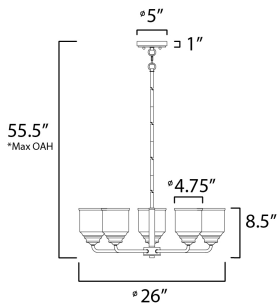

**PRODUCT DESCRIPTION**

A modest frame of steel tubing gently bends to support a cluster of Clear Seedy bell-shaped glass. Similarly the bobeches and other metal accents echo that traditional bell shape creating an instant classic. An easy choice with transitional appeal, choose from a variety of complimentary finishes including matte Black, Heritage Brass or Satin Nickel.

\*max overall height

**MEASUREMENTS**

DIMENSION : 26" L x 26" W x 8.5" H  
 MAX OAH : 55.5" OAH  
 CANOPY : 5" W x 1" H x 5" L  
 HANGING WEIGHT : 7.05 lb

**LAMPING**

INPUT VOLTAGE : 120V  
 BULB : 5 x 60W Incandescent E26 Medium , 300W Total  
 BULB INCLUDED : (Not Included)  
 DIMMABLE :