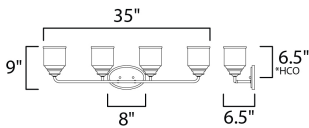

LAMPING

INPUT VOLTAGE : 120V
BULB : 4 x 60W Incandescent E26 Medium , 240W Total
BULB INCLUDED : (Not Included)
DIMMABLE : Y
LIGHTING_DIRECTION : Omni