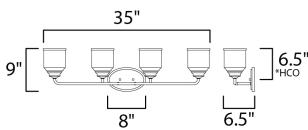

LAMPING

INPUT VOLTAGE : 120V
BULB : 4 x 60W Incandescent E26 Medium , 240W Total
BULB INCLUDED : (Not Included)
DIMMABLE :
LIGHTING_DIRECTION : Up/Down