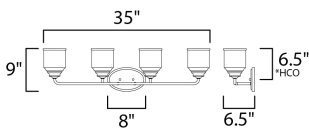

LAMPING

INPUT VOLTAGE : 120V
BULB : 4 x 60W Incandescent E26 Medium , 240W Total
BULB INCLUDED : (Not Included)
DIMMABLE :
LIGHTING_DIRECTION : Up/Down